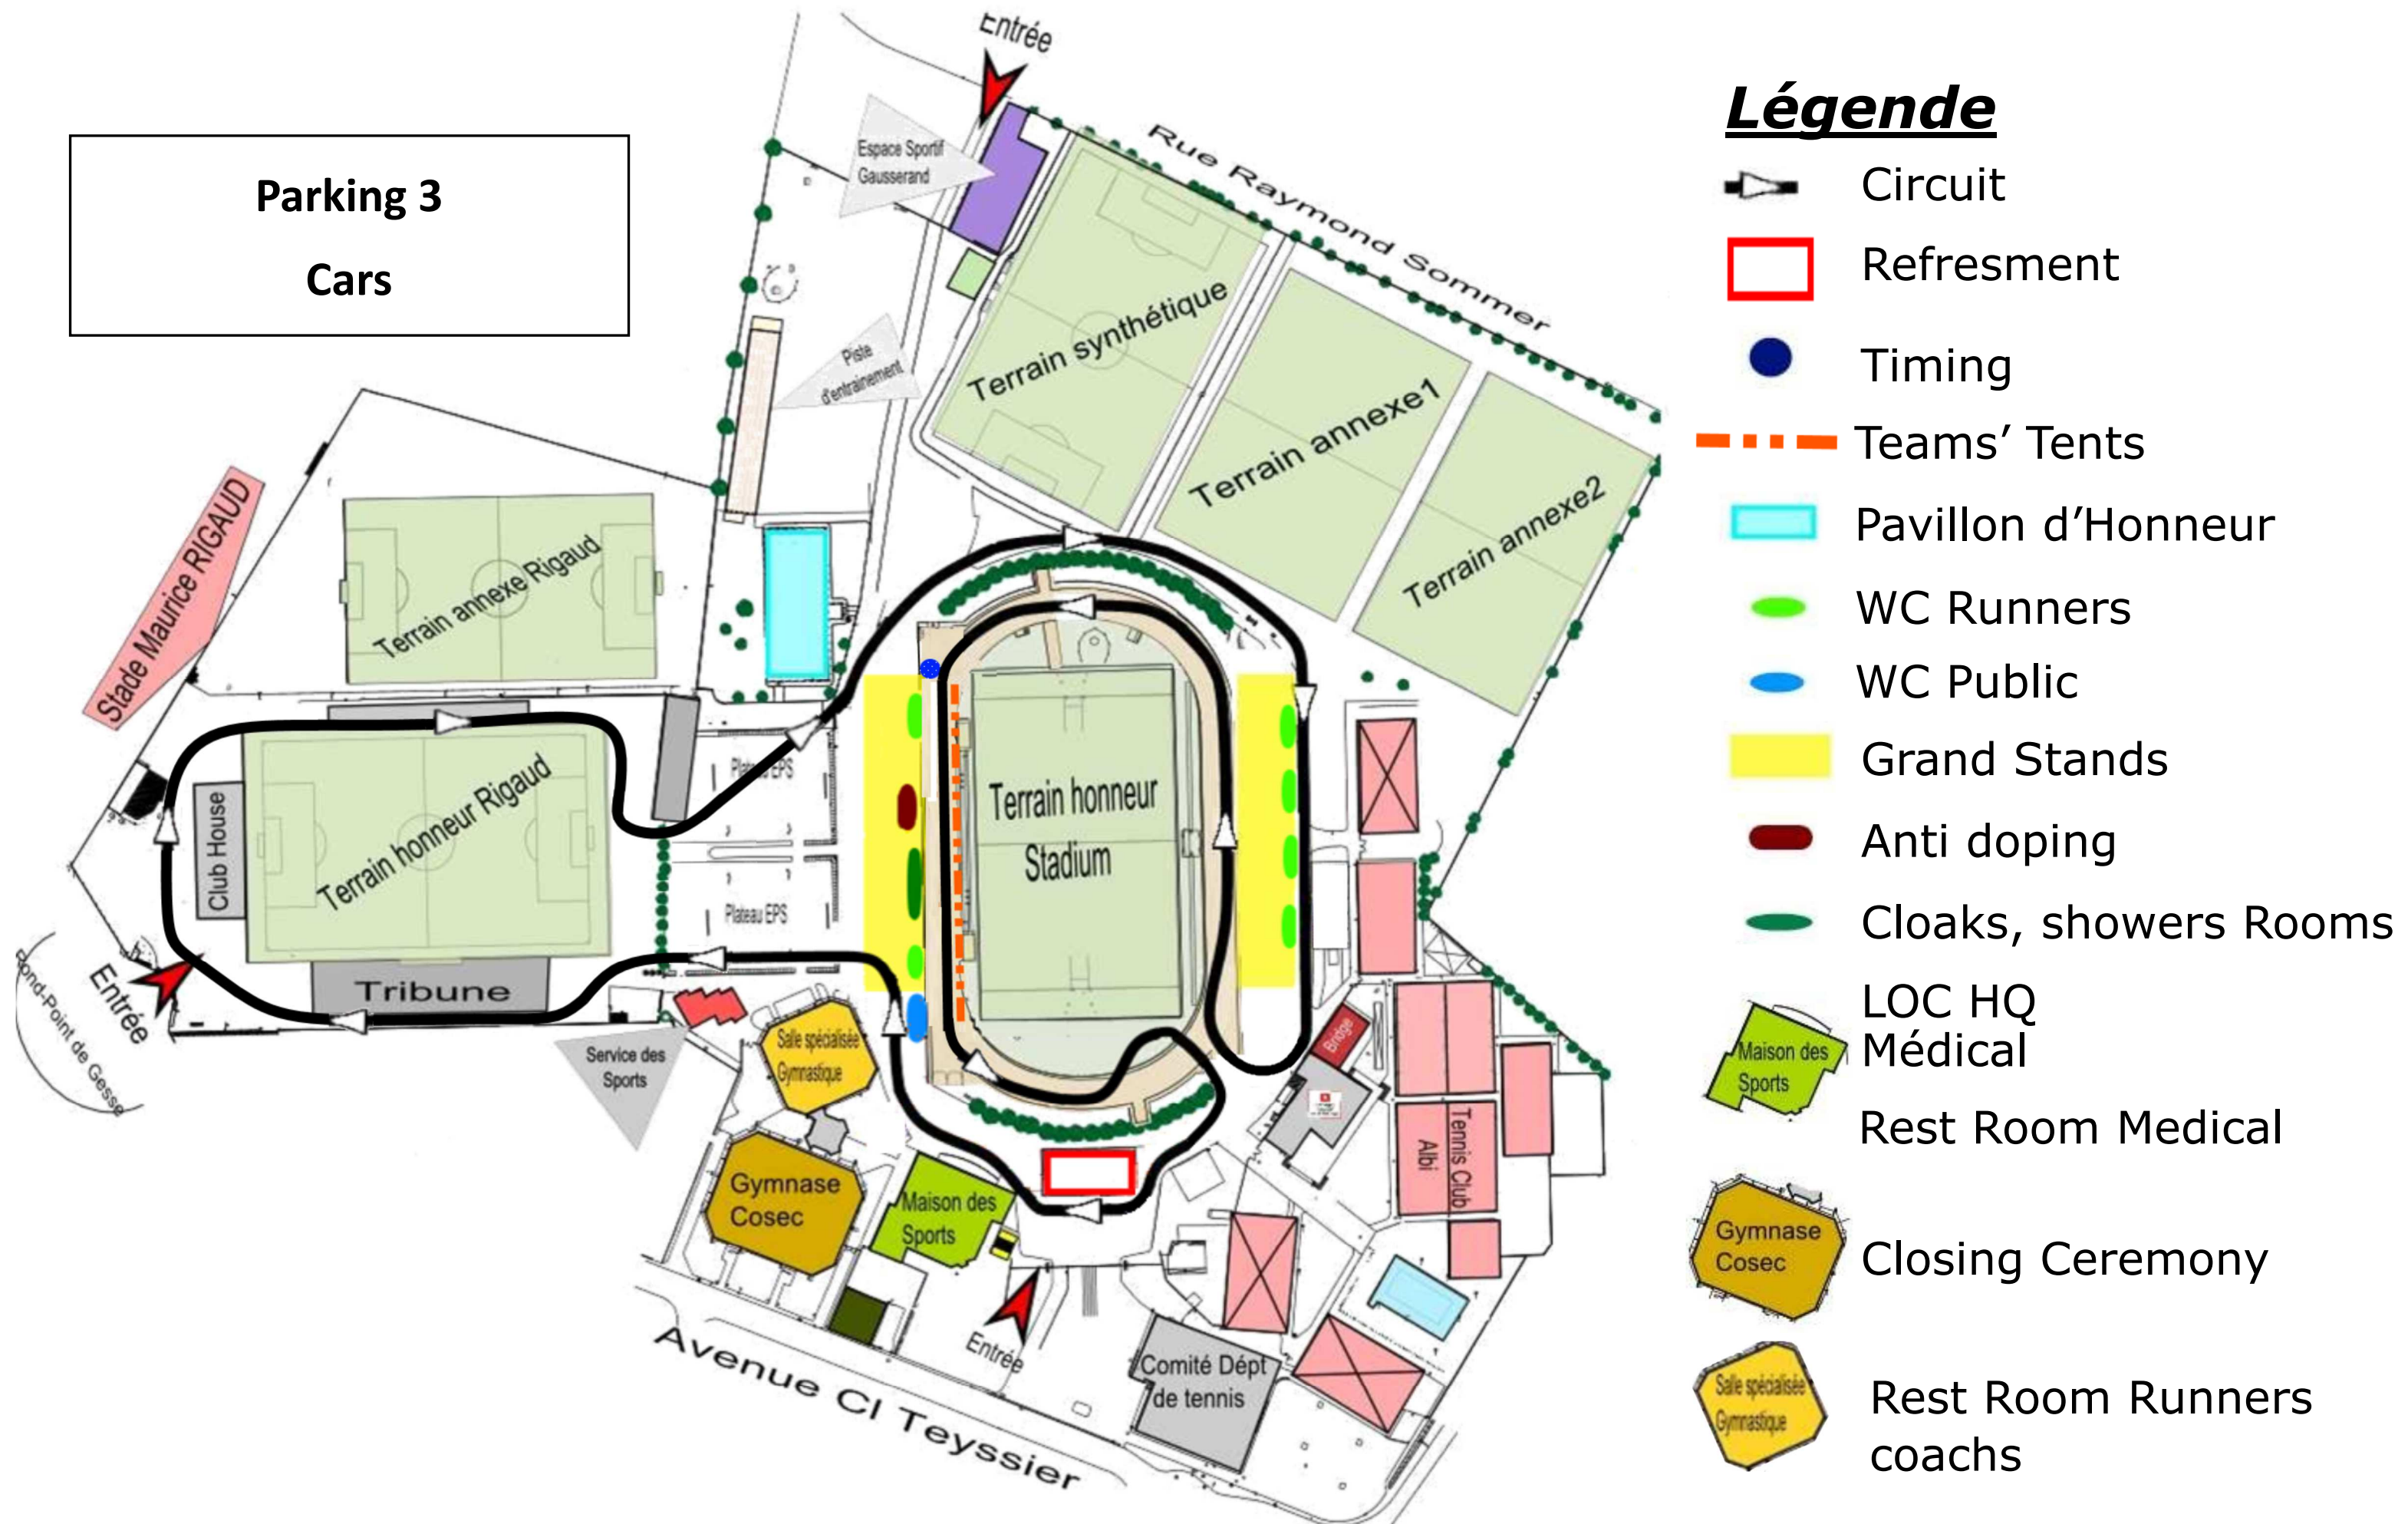

Circuit World Championships 24H ALBI 2019

Légende

-  Circuit
-  Refreshment
-  Timing
-  Teams' Tents
-  Pavillon d'Honneur
-  WC Runners
-  WC Public
-  Grand Stands
-  Anti doping
-  Cloaks, showers Rooms
-  LOC HQ
Médical
-  Rest Room Medical
-  Gymnase Cosec
Closing Ceremony
-  Salle spécialisée Gymnastique
Rest Room Runners
coachs